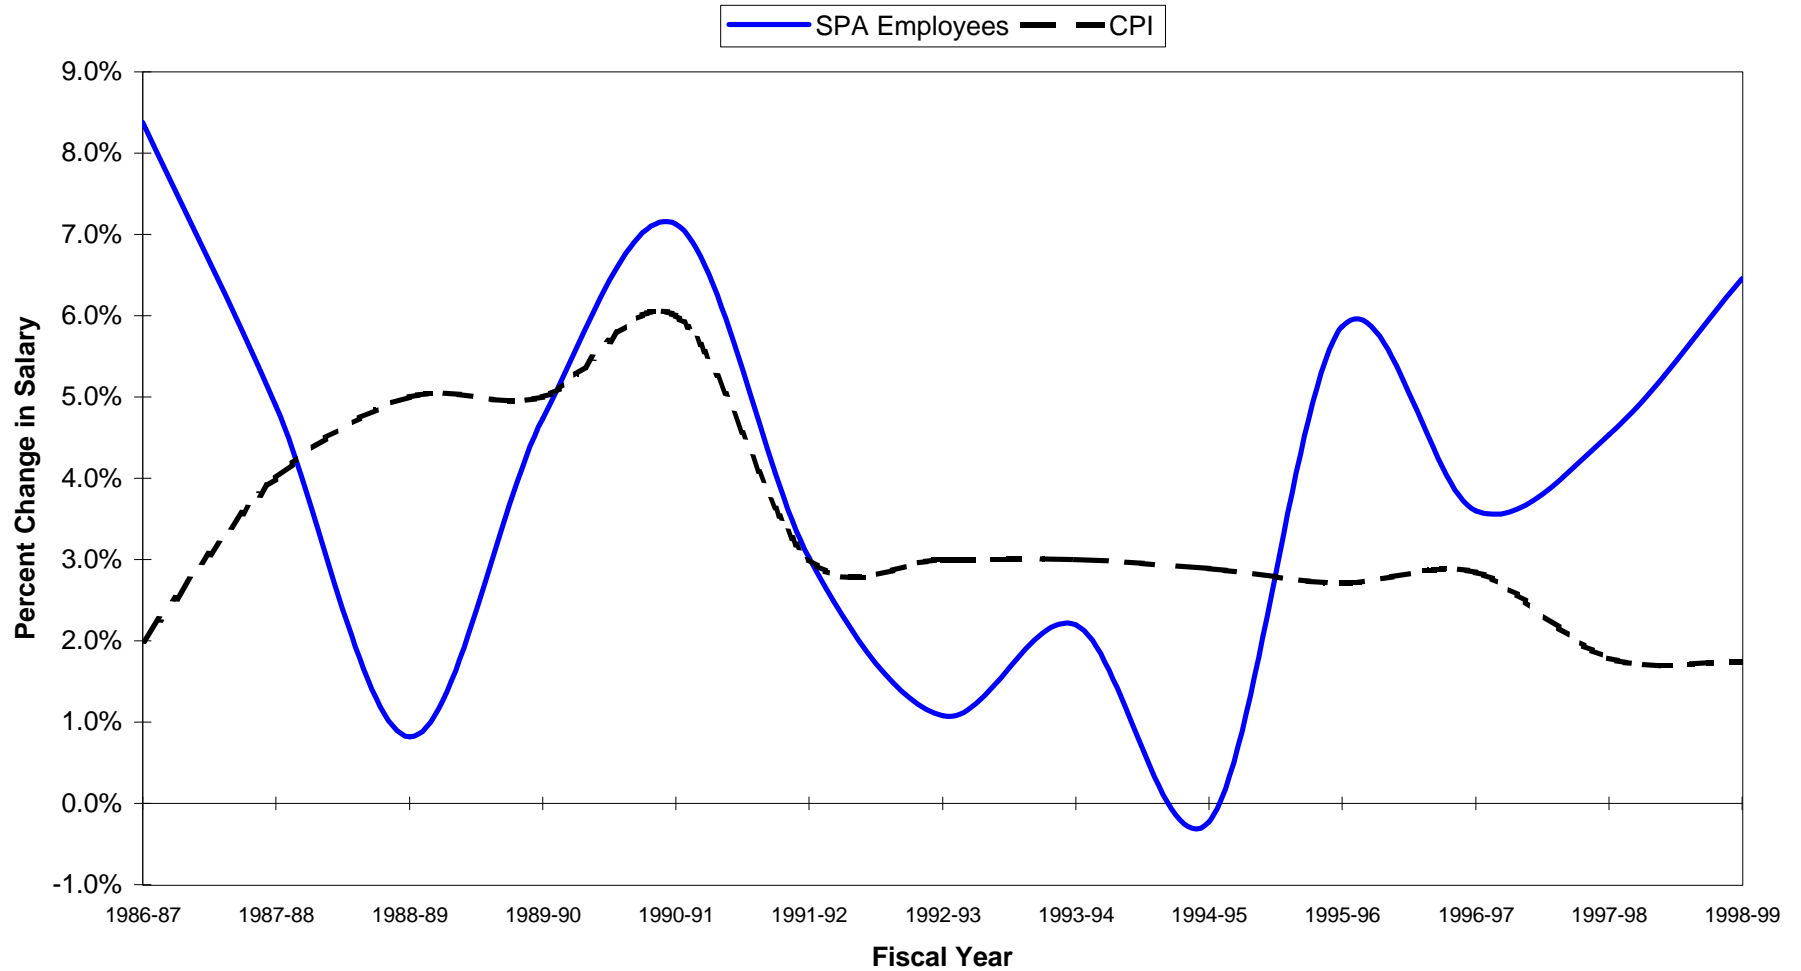

North Carolina

State Employees' Average Salary and CPI Growth Rates 1986-87 through 1998-99

Source: OSBM

Updated: November 99

SPA = Employees subject to the State Personnel Act