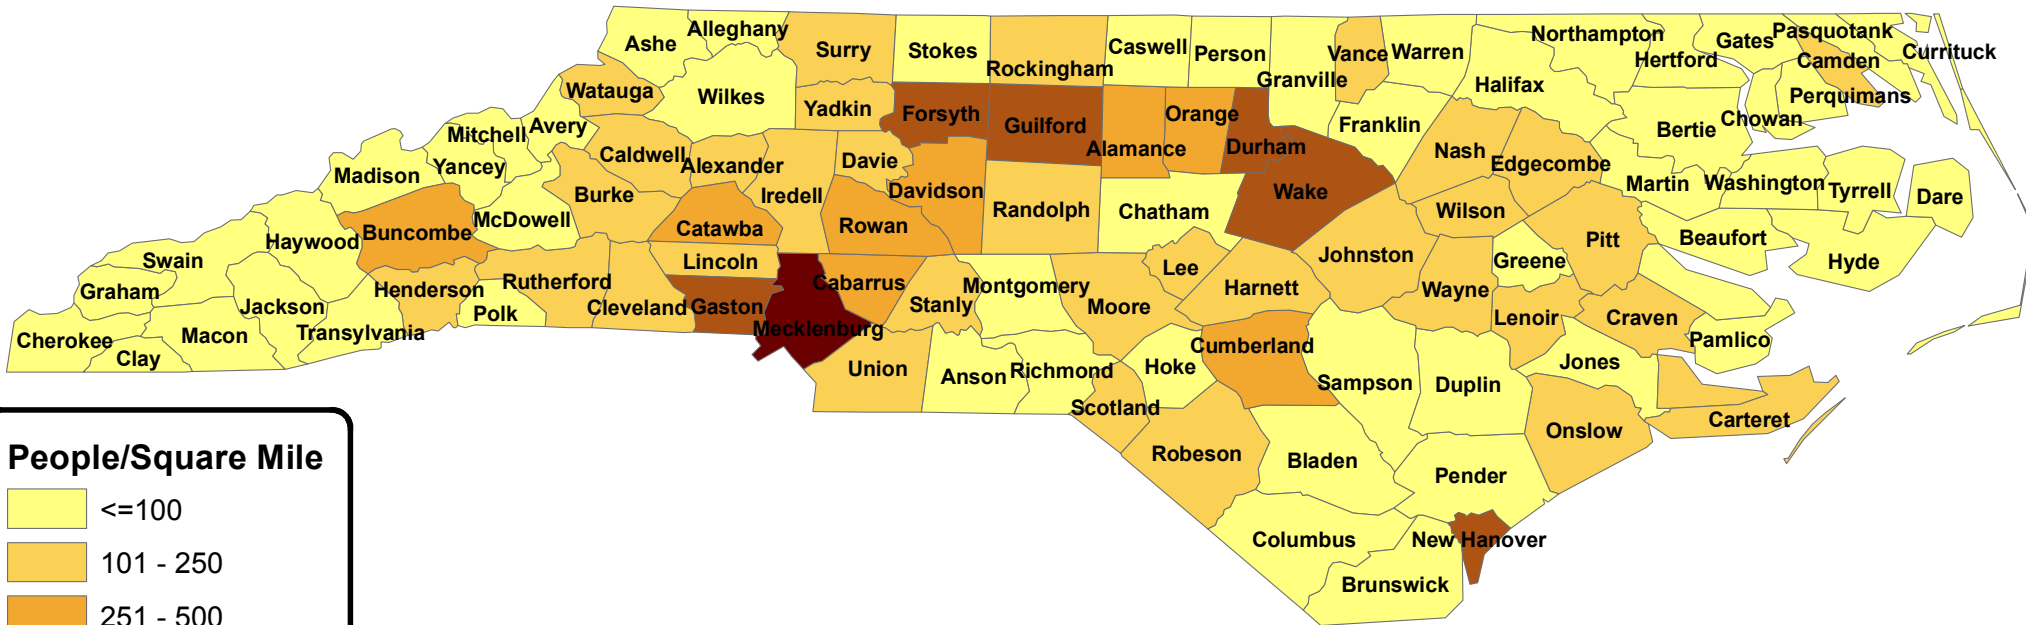

Population Density, 2000 (People/Square Mile)

People/Square Mile

- Light Yellow: <=100
- Light Orange: 101 - 250
- Orange: 251 - 500
- Brown: 501 - 1000
- Dark Red: >1000